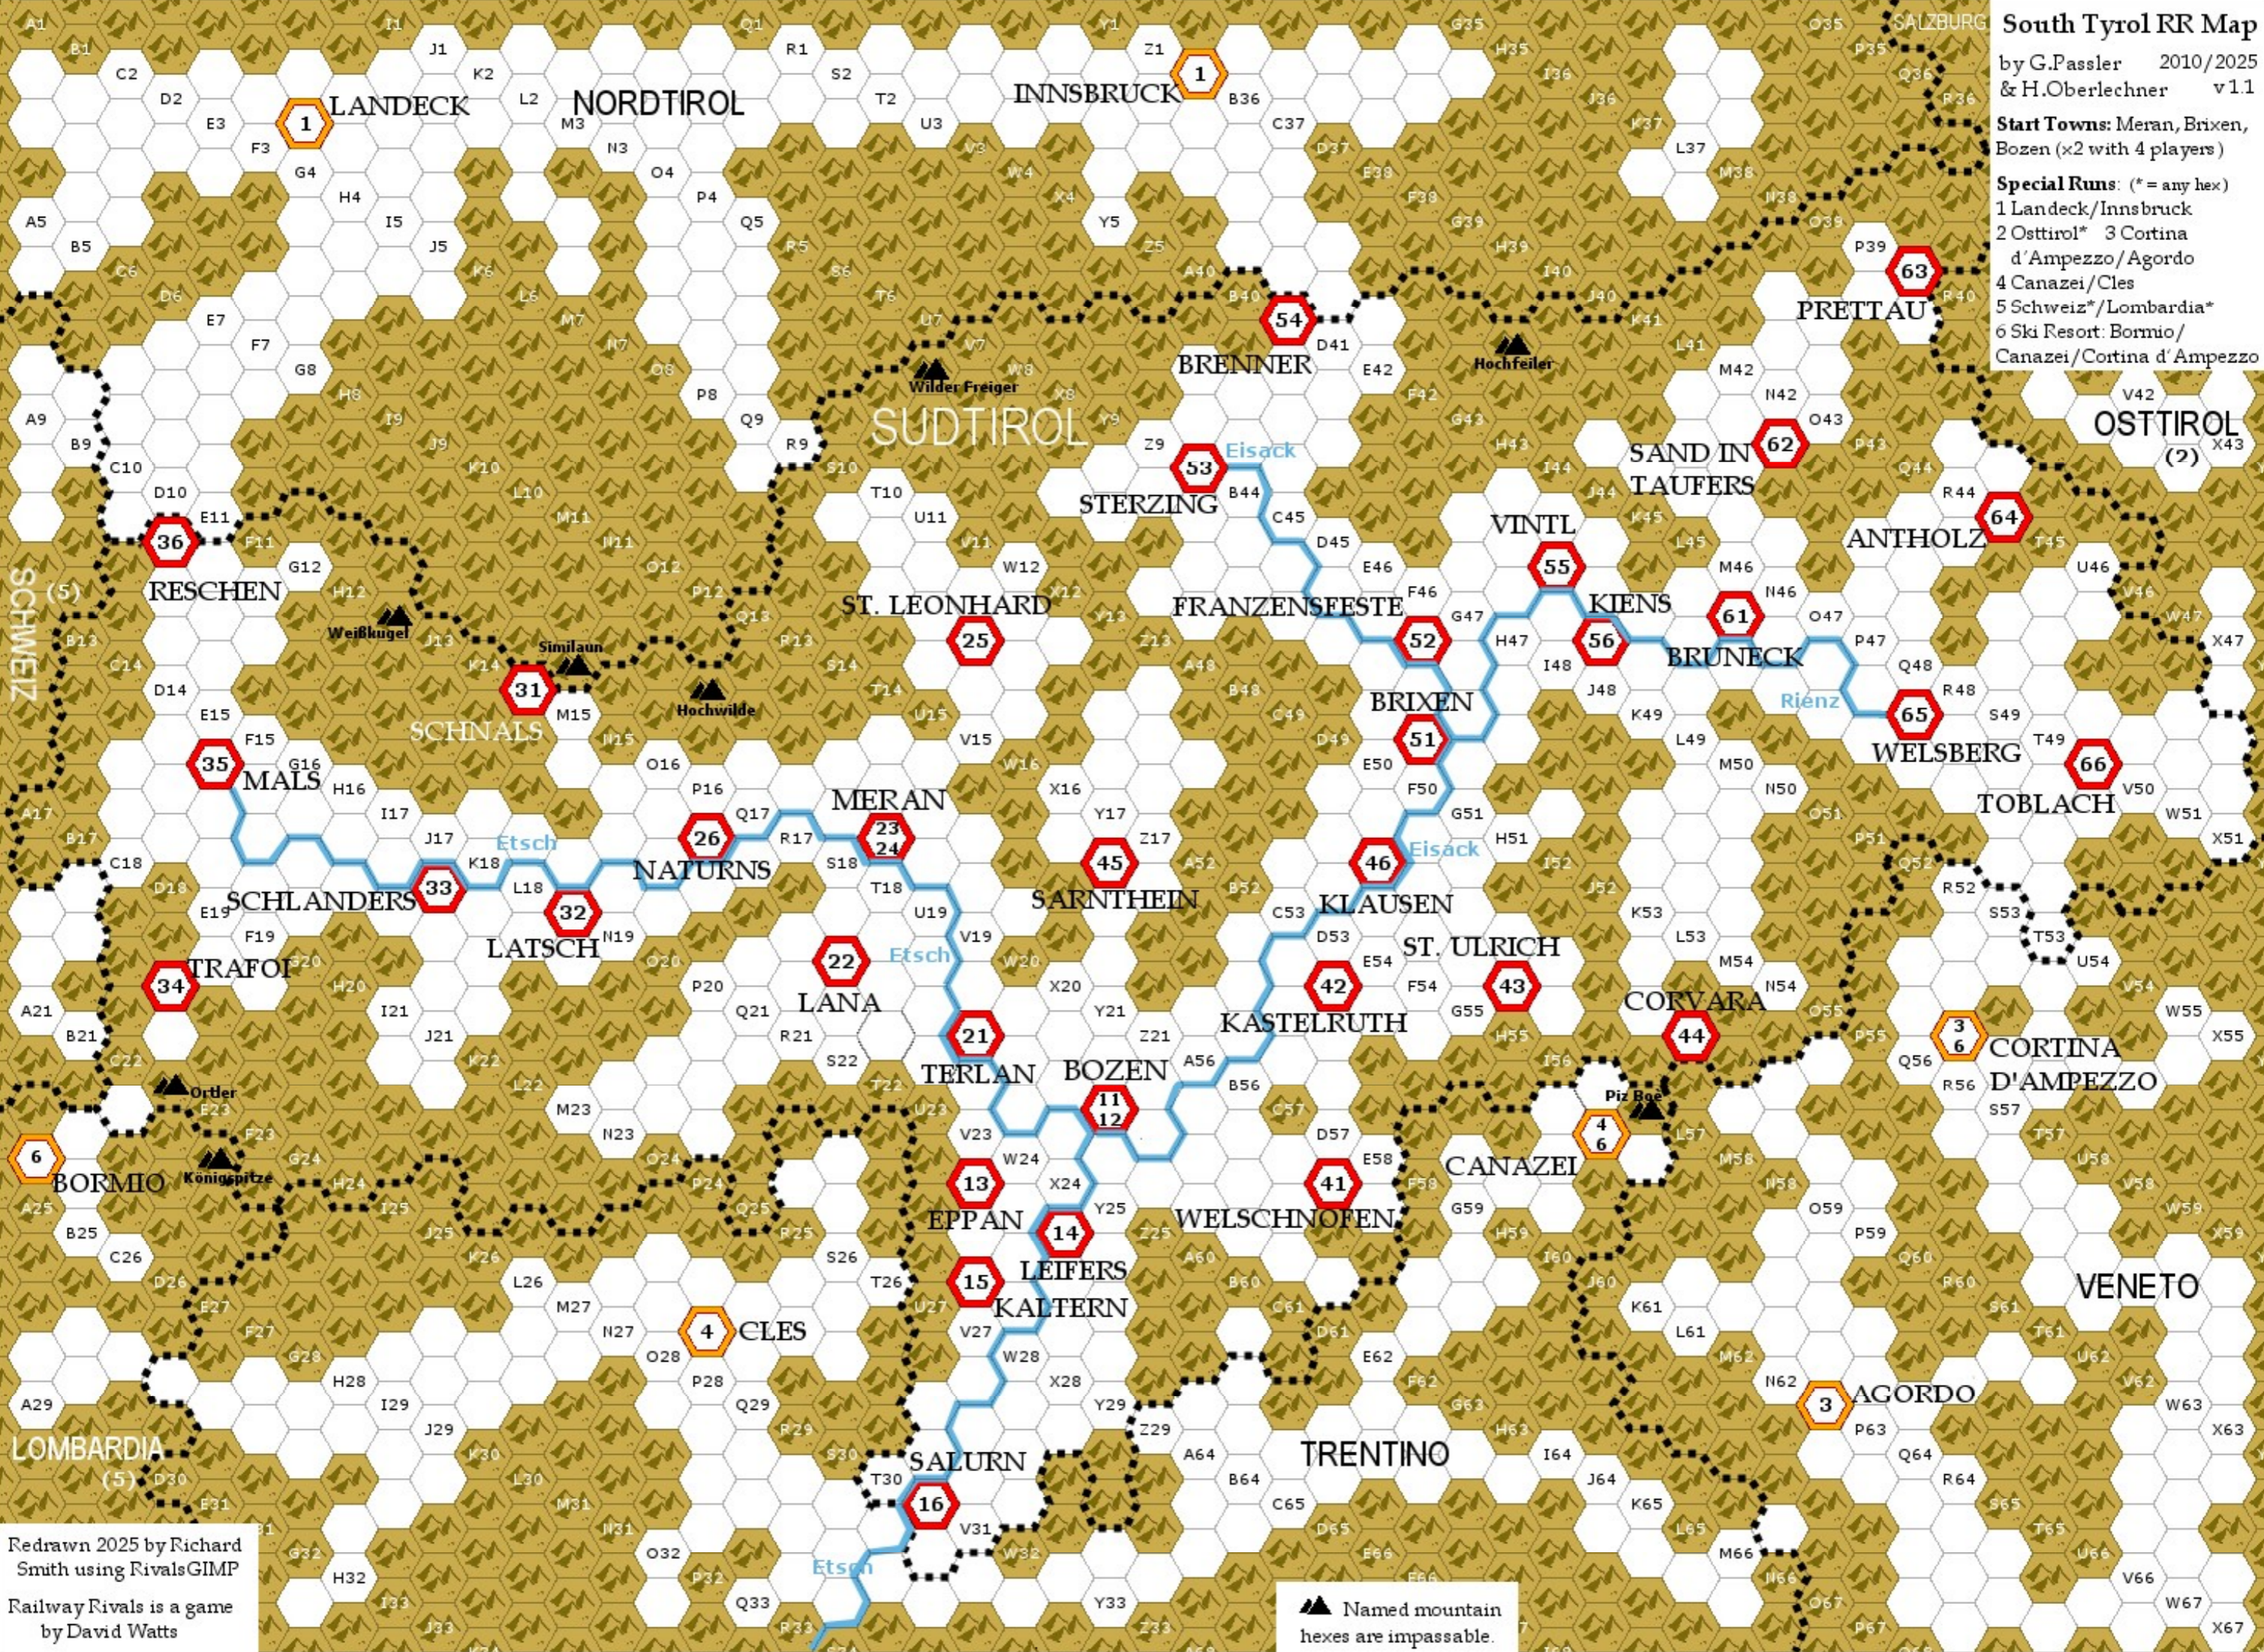

South Tyrol RR Map

by G.Passler 2010/2025
& H.Oberlechner v1.1

Start Towns: Meran, Brixen, Bozen (x2 with 4 players)

Special Runs: (* = any hex)
1 Landeck/Innsbruck
2 Osttirol* 3 Cortina d'Ampezzo/Agordo
4 Canazei/Cles
5 Schweiz*/Lombardia*
6 Ski Resort: Bormio/Canazei/Cortina d'Ampezzo

Redrawn 2025 by Richard Smith using RivalsGIMP
Railway Rivals is a game by David Watts

▲ Named mountain hexes are impassable.